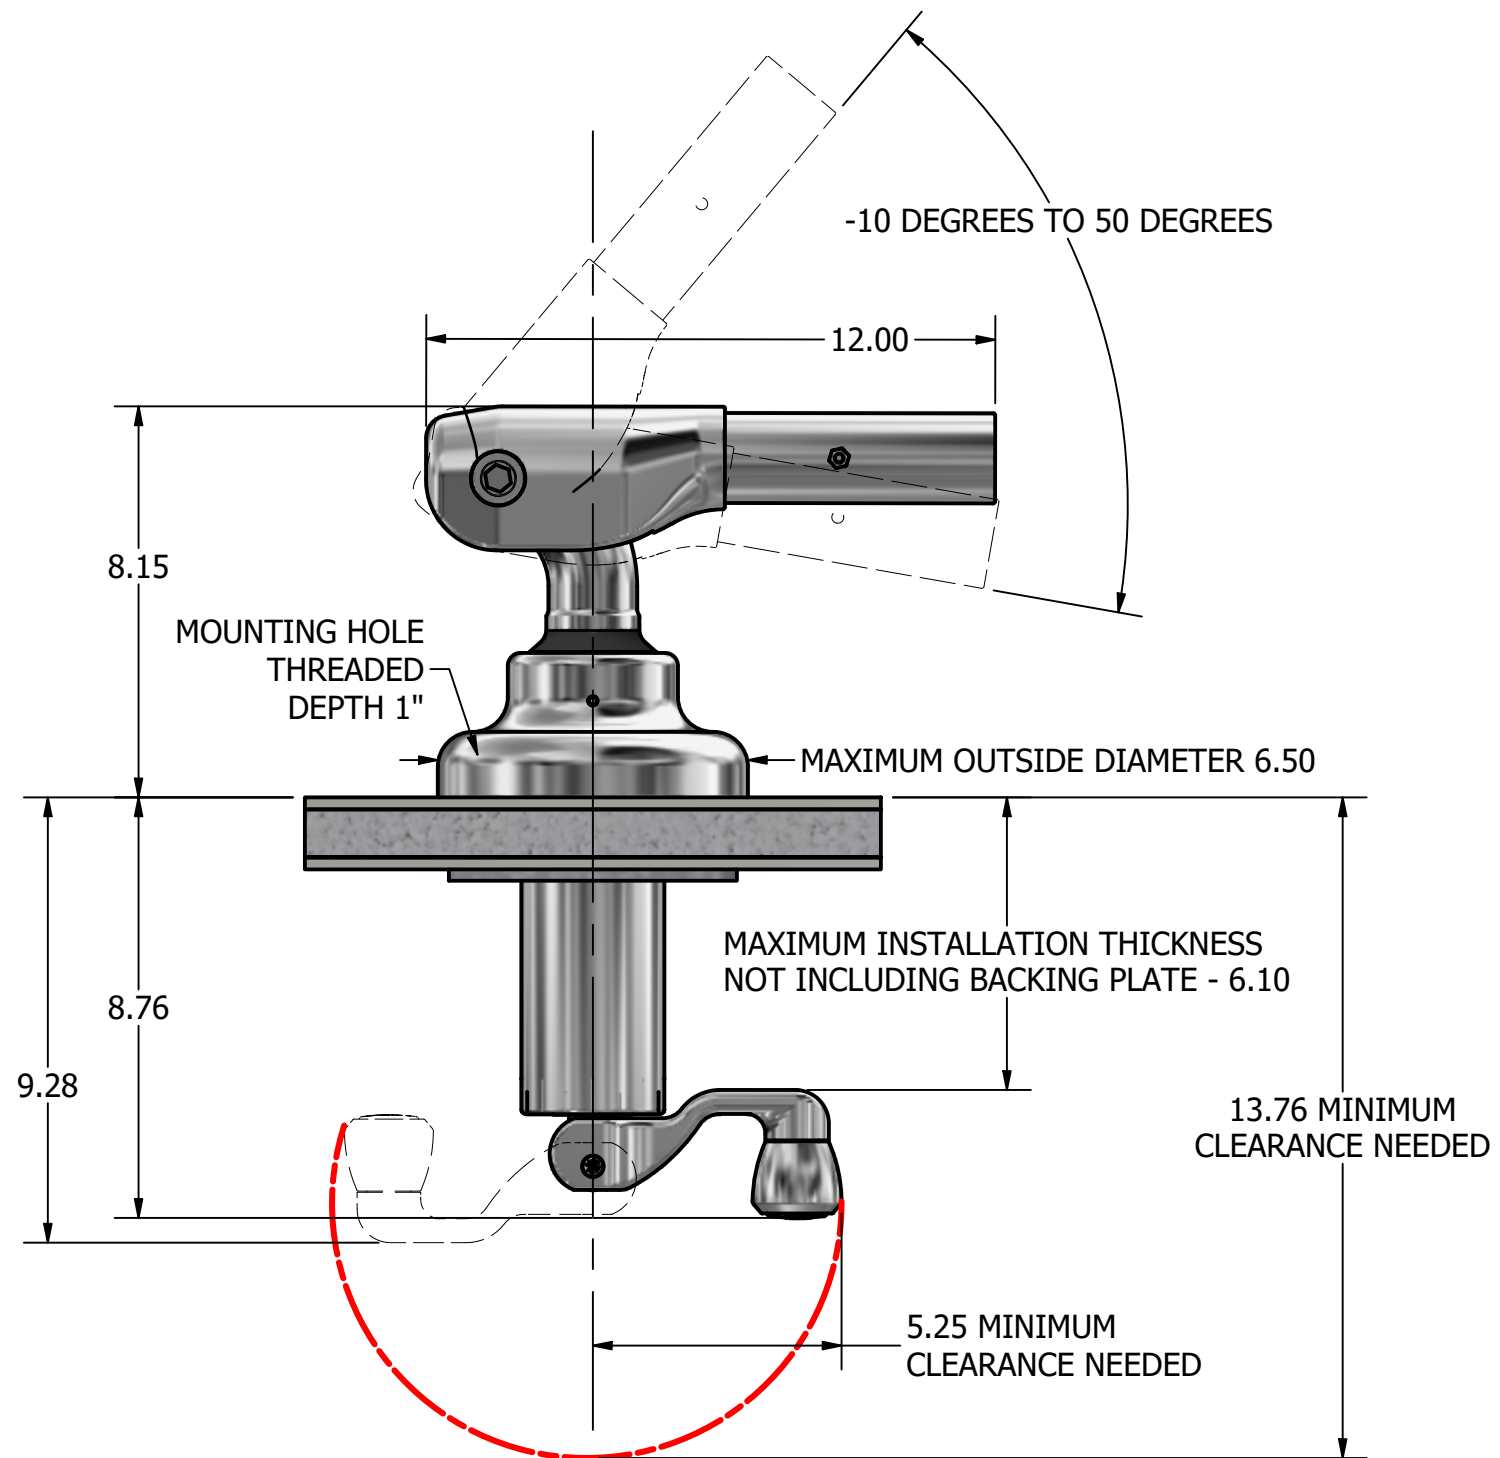

Marketing Drawing for OR-BA-01-XL

Description
 BLUEWATER OUTRIGGER BASE, LONG HANDLE,
 EXTENDED LENGTH BODY

Size	Part No	Units	Rev	Scale
B	OR-BA-01-XL	INCHES	0	1:4
Phone: 800.874.4506		www.gemlux.com		