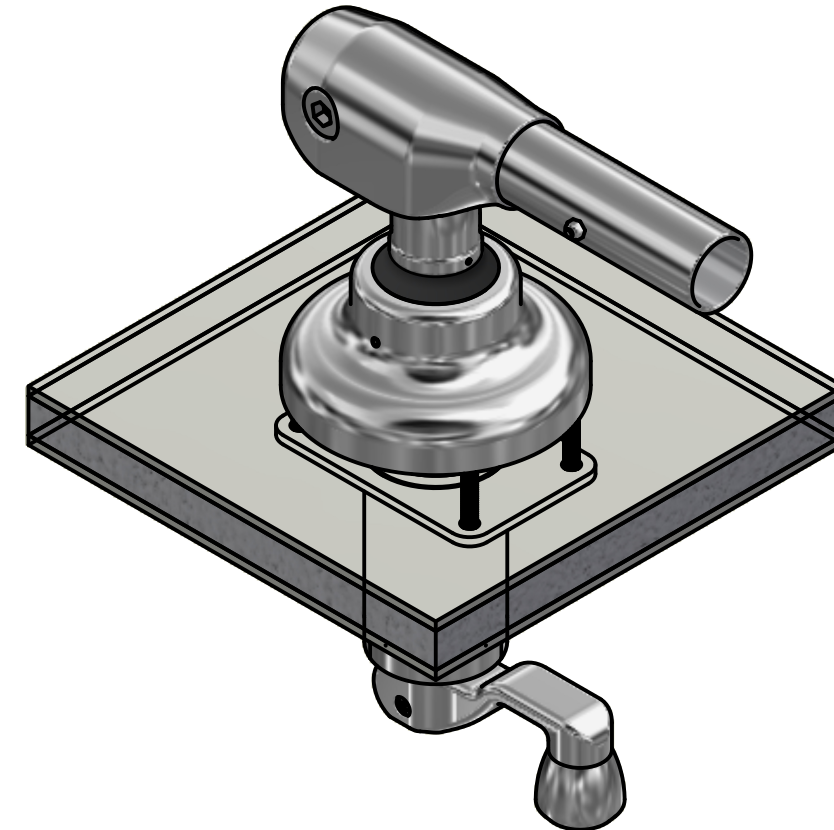

Marketing Drawing for OR-BA-01-XL

Description
 BLUEWATER OUTRIGGER BASE, LONG HANDLE,
 EXTENDED LENGTH BODY

Size	Part No	Units	Rev	Scale
B	OR-BA-01-XL	INCHES	0	1:4
Phone: 800.874.4506		www.gemlux.com		